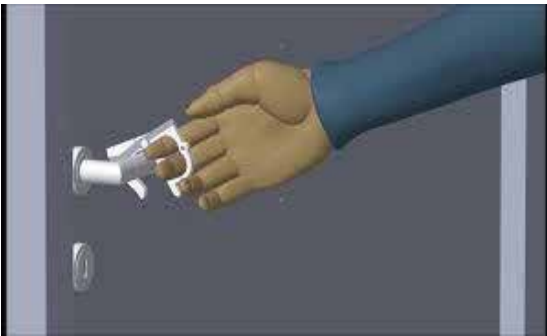

Space planning service
Risk Assessments / procedures
please enquire for more details

CONTACTLESS