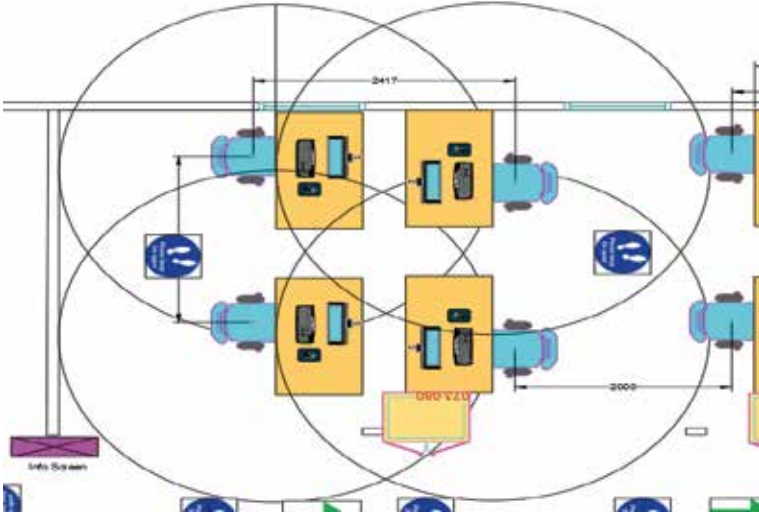

VINYL

FLOOR STICKERS

- 1 year durability
- Anti slip
- Air release technology
- Removable

MAINROCK
Furniture and Interiors

Transforming your workspace

SOCIAL DISTANCING SOLUTIONS

SPACE PLANNING

Space planning service
Risk Assessments / procedures
please enquire for more details