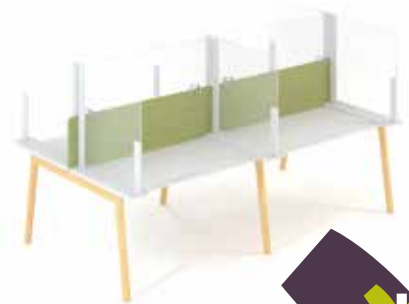

MAINROCK
Furniture and Interiors

Transforming
your workspace